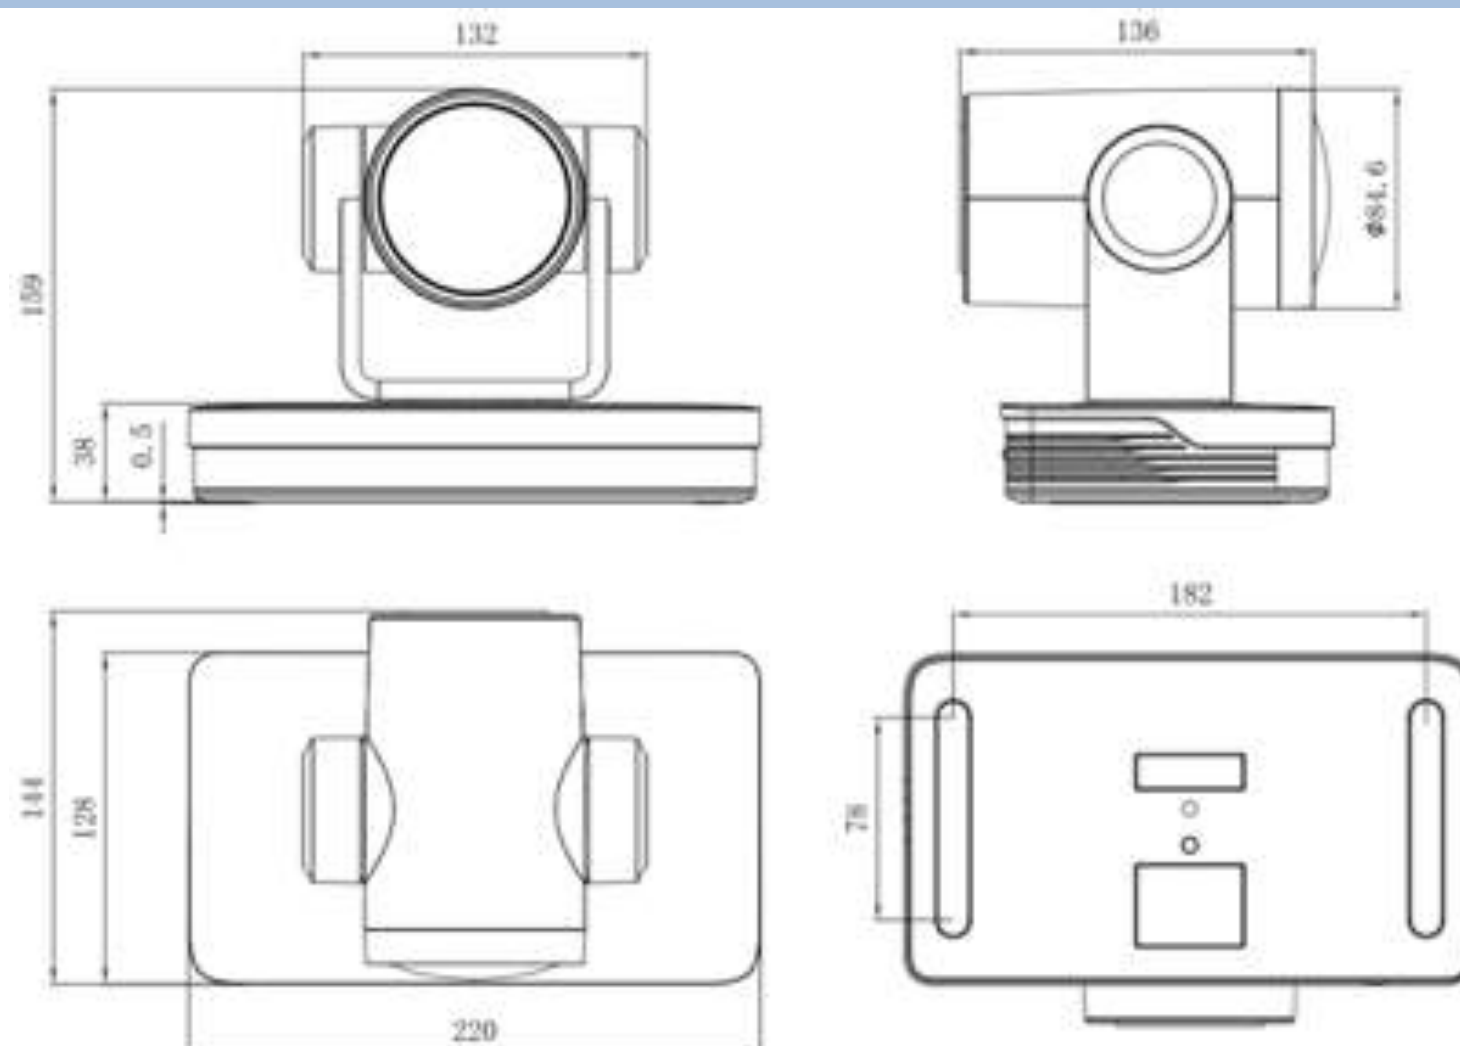

Highlights

4K Ultra HD

1/2.5 inch high quality 4K CMOS sensor; 8.51 megapixel, resolution is up to 4K (3840x2160) @60fps and compatible with 1080P, 720P and other resolutions.

Optical Zoom Lens

12X optical zoom lens, 81° FOV without distortion.

Leading Auto Focus Technology

Advanced and leading algorithm enables the camera auto focus fast and accurately.

Low Noise and High SNR

Low noise CMOS ensures super high SNR image. The advanced 2D/3D noise reduction technology reduces the noise while ensuring high image clarity.

Multiple Video Outputs:

HDMI, USB3.0 and LAN support audio video output

Multiple USB Compression Encoding Format:

YUY2,MJPEG,H.264,NV12 video encoding formats

Multiple Audio Compression Standard

Audio-in supports AAC, MP3 and G.711A audio compression; 8000,16000,32000,44100,48000 sampling frequency

Multiple network protocol

Supports, ONVIF, GB/T28181, RTSP, RTMP protocols; RTMP push mode, easy to be connected to streaming server (Wowza, FMS); RTP multicast mode; VISCA control protocol

Control Interface

RS422 (compatible with RS485); RS232 in & out; RS232 cascade connection

Multiple Control Protocol

Support VISCA, PELCO-D, PELCO-P protocols; Support automatic identification protocols.

Multiple preset

Up to 255 presets (10 presets for remote control)

Multiple Applications

Online-education, Lecture Capture, Broadcasting, Video conferencing, Tele-medicine, Unified Communication, Emergency command and control systems, etc.

Drawing