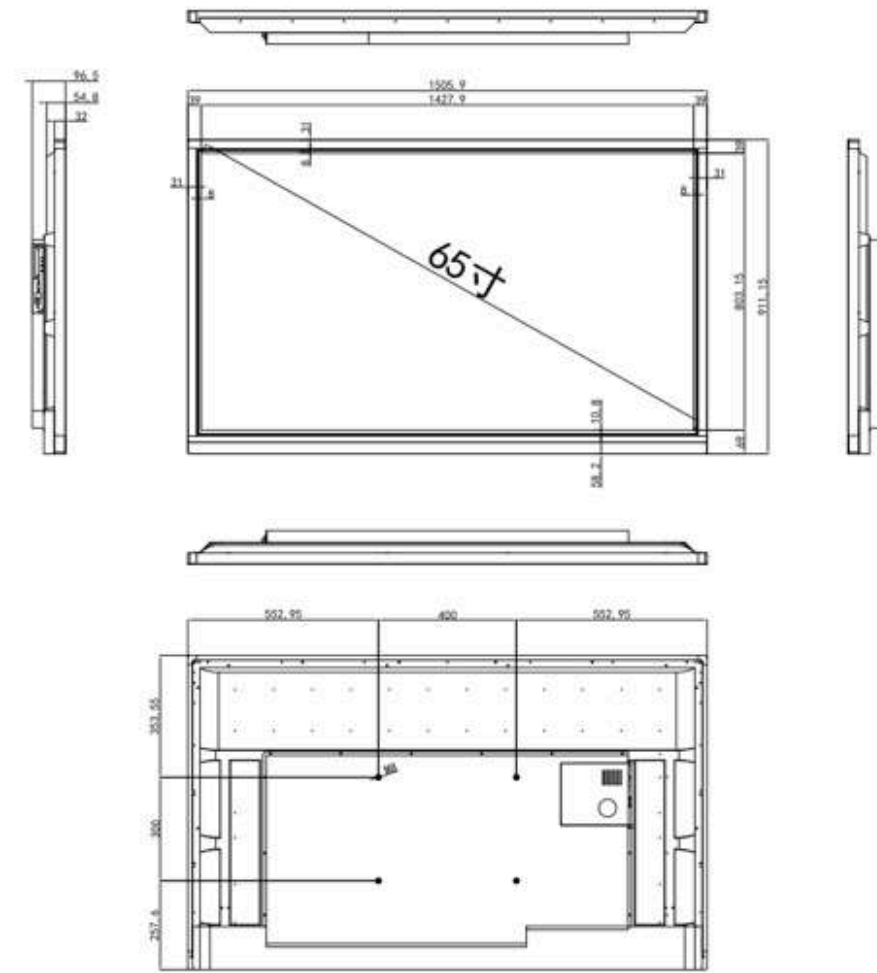

Wall-mounted

Floor-standing

Specifications**TFT Panel**

Model No.	AVL-IW550	AVL-IW650	AVL-IW750	AVL-IW860	AVL-IW100
Panel size	55inch DLED	65inch DLED	75inch DLED	86inch DLED	100inch DLED
Display area(mm) (H*V)	1207*678	1428*803	1653*931	1895*1066	2213*1245
Overall size (mm) (H*V*D)	1287*789*97	1506*911*97	1731*1037*100	1973*1173*100	2288*1365*94.3
Packing size (mm)	1410*918*195	1660*1065*225	1875*1185*225	2115*1325*225	2435*1490*275
N.W/G.W(kg)	32/46	41/56	55/70	73/91	125/188
Maximum resolution			3840*2160		
Display color			16.7M		
Aspect ratio			16:09		
Brightness (nits)			350cd/ m ²		
Contrast			5000:1		
Visual angle			178°/178°		
Response time			8ms		
Life(hrs)			>50,000(hrs)		
Option			camera, microphone		

Drawing

55inch:

65inch:

75inch:

86inch:

100inch: