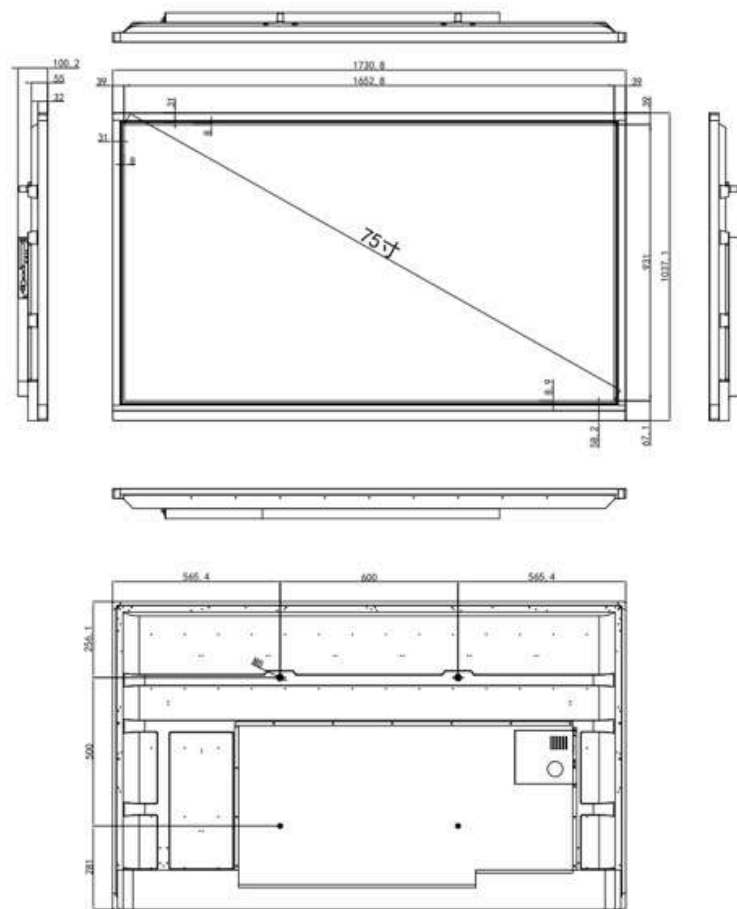

Wall-mounted

Floor-standing

Specifications**TFT Panel**

Model No.	AVL-IW550	AVL-IW650	AVL-IW750	AVL-IW860	AVL-IW100
Panel size	55inch DLED	65inch DLED	75inch DLED	86inch DLED	100inch DLED
Display area(mm) (H*V)	1207*678	1428*803	1653*931	1895*1066	2213*1245
Overall size (mm) (H*V*D)	1287*789*97	1506*911*97	1731*1037*100	1973*1173*100	2288*1365*94.3
Packing size (mm)	1410*918*195	1660*1065*225	1875*1185*225	2115*1325*225	2435*1490*275
N.W/G.W(kg)	32/46	41/56	55/70	73/91	125/188
Maximum resolution			3840*2160		
Display color			16.7M		
Aspect ratio			16:09		
Brightness (nits)			350cd/ m ²		
Contrast			5000:1		
Visual angle			178°/178°		
Response time			8ms		
Life(hrs)			>50,000(hrs)		
Option			camera, microphone		

Drawing

55inch:

65inch:

75inch:

86inch:

100inch: