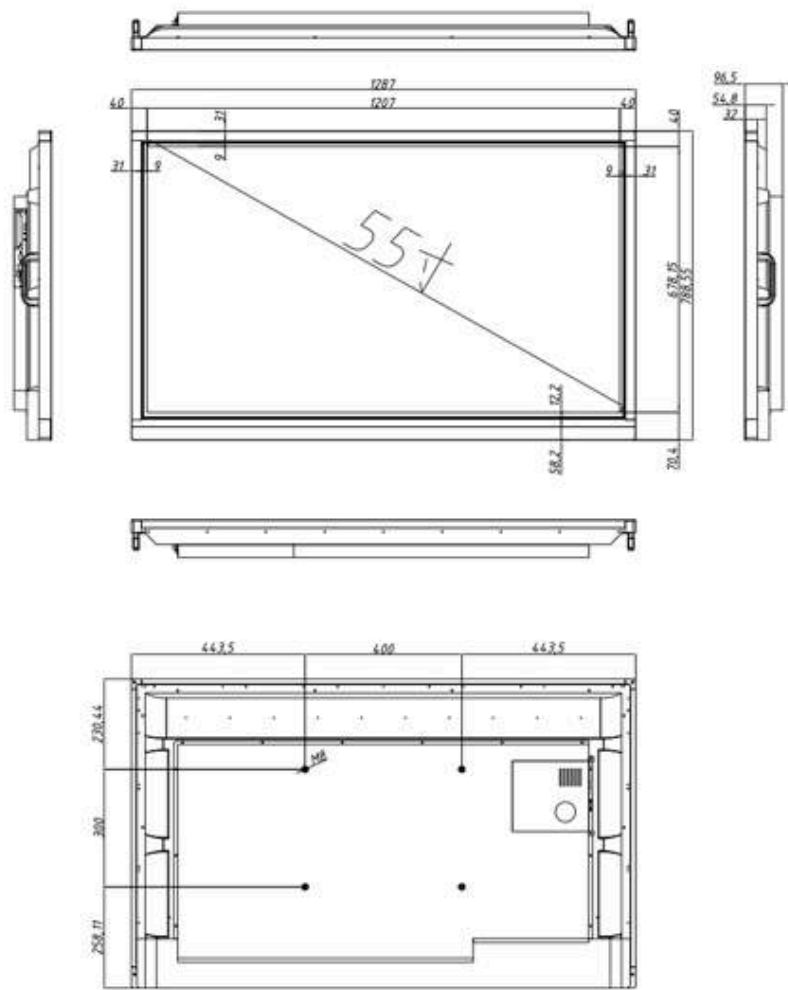

Wall-mounted

Floor-standing

Specifications**TFT Panel**

Model No.	AVL-IW550	AVL-IW650	AVL-IW750	AVL-IW860	AVL-IW100
Panel size	55inch DLED	65inch DLED	75inch DLED	86inch DLED	100inch DLED
Display area(mm) (H*V)	1207*678	1428*803	1653*931	1895*1066	2213*1245
Overall size (mm) (H*V*D)	1287*789*97	1506*911*97	1731*1037*100	1973*1173*100	2288*1365*94.3
Packing size (mm)	1410*918*195	1660*1065*225	1875*1185*225	2115*1325*225	2435*1490*275
N.W/G.W(kg)	32/46	41/56	55/70	73/91	125/188
Maximum resolution			3840*2160		
Display color			16.7M		
Aspect ratio			16:09		
Brightness (nits)			350cd/ m ²		
Contrast			5000:1		
Visual angle			178°/178°		
Response time			8ms		
Life(hrs)			>50,000(hrs)		
Option			camera, microphone		

Drawing

55inch:

65inch:

75inch:

86inch:

100inch: