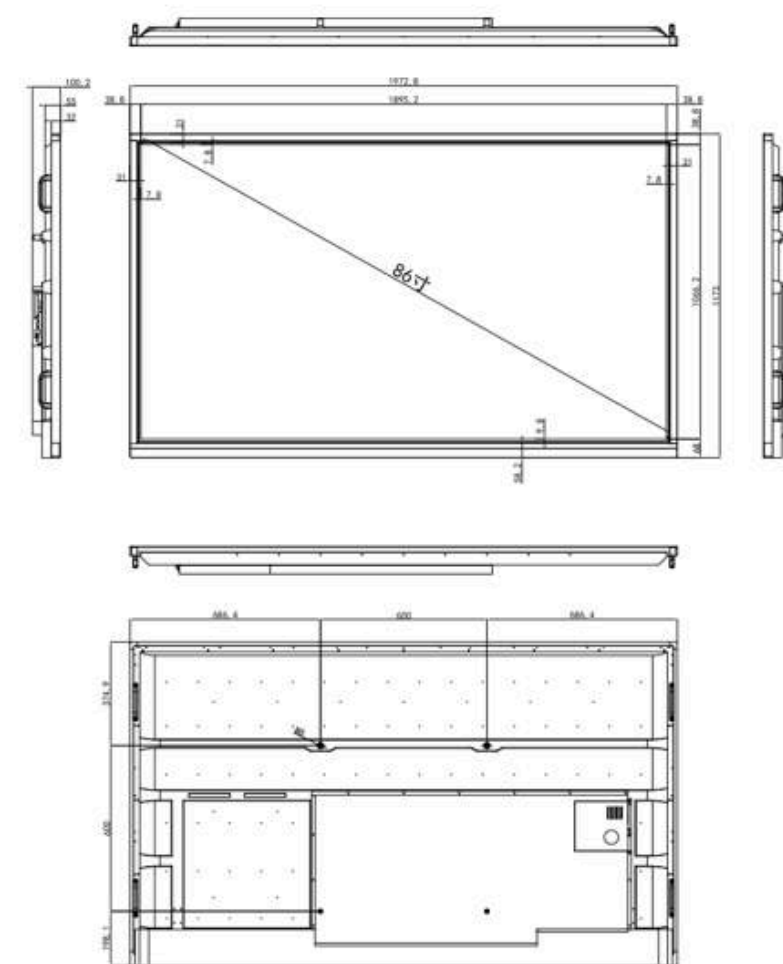

Wall-mounted

Floor-standing

Specifications**TFT Panel**

Model No.	AVL-IW550	AVL-IW650	AVL-IW750	AVL-IW860	AVL-IW100
Panel size	55inch DLED	65inch DLED	75inch DLED	86inch DLED	100inch DLED
Display area(mm) (H*V)	1207*678	1428*803	1653*931	1895*1066	2213*1245
Overall size (mm) (H*V*D)	1287*789*97	1506*911*97	1731*1037*100	1973*1173*100	2288*1365*94.3
Packing size (mm)	1410*918*195	1660*1065*225	1875*1185*225	2115*1325*225	2435*1490*275
N.W/G.W(kg)	32/46	41/56	55/70	73/91	125/188
Maximum resolution			3840*2160		
Display color			16.7M		
Aspect ratio			16:09		
Brightness (nits)			350cd/ m ²		
Contrast			5000:1		
Visual angle			178°/178°		
Response time			8ms		
Life(hrs)			>50,000(hrs)		
Option			camera, microphone		

Drawing

55inch:

65inch:

75inch:

86inch:

100inch: